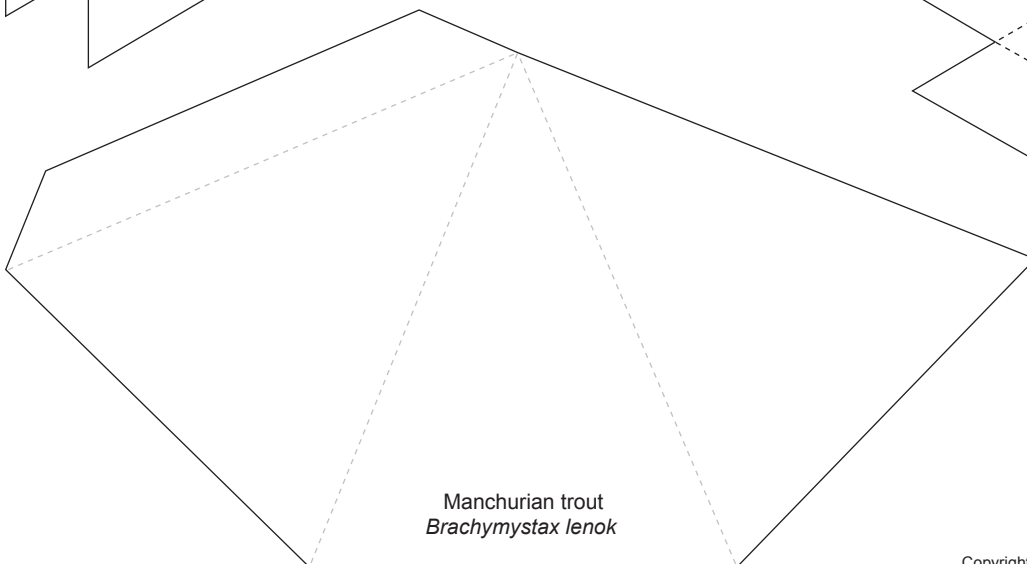

Display Stand - 6

Cut out along outer edges, black lines.
Pull up along gray dotted lines.
Fold inwards along black dotted lines.

Arctic charr
Salvelinus alpinus

Display Stand - 7

Cut out along outer edges, black lines.
Pull up along gray dotted lines.
Fold inwards along black dotted lines.